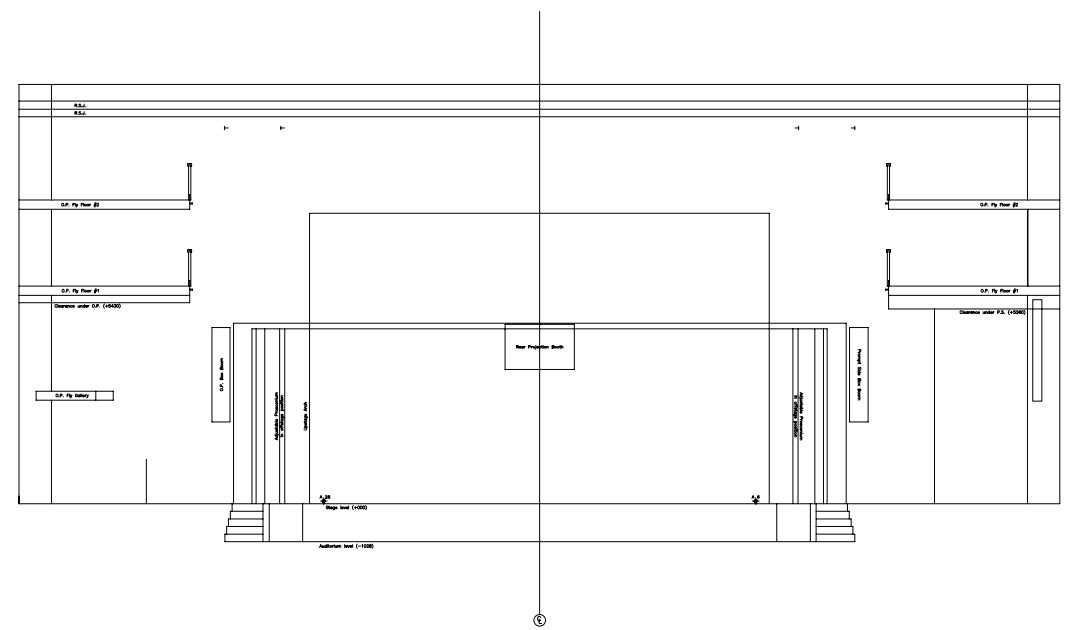

STAGE ELEVATION
SCALE 1:100

1 : 100

VENUE : DRAMA THEATRE
CONTENT : PLAN SECTION ELEVATIONS
DATE : 05.2007