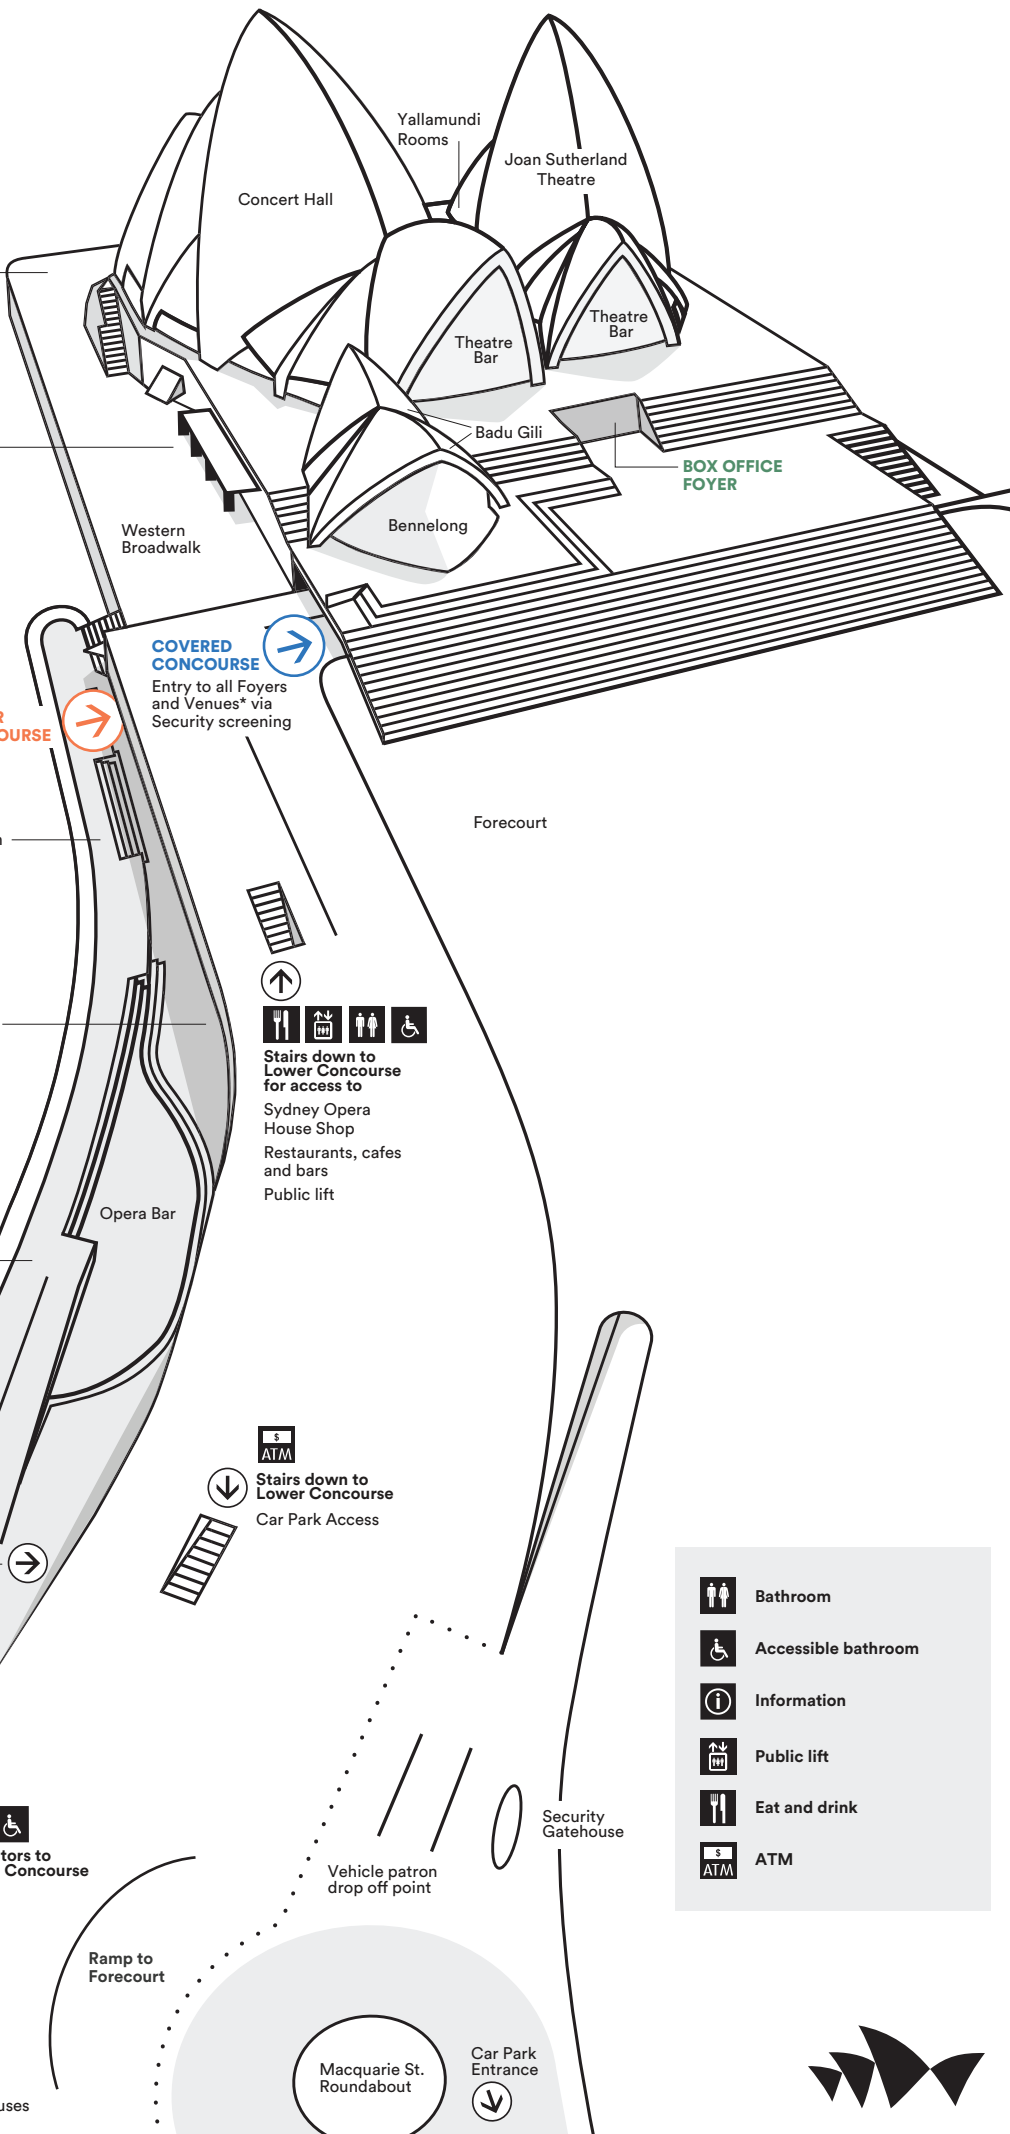

NORTHERN BROADWALK
Yallamundi Rooms

WESTERN FOYER

Western Foyer Box Office
Portside Sydney
Centre for Creativity
Drama Theatre
The Studio
Playhouse
Tours Immersive
Digital Experience

LOWER CONCOURSE

Welcome Centre

Tour Meeting Point
Guided Tour Tickets
Sydney Opera House Shop
Public lift to Western Foyer
and Box Office Foyer
Escalator to Covered Concourse

COVERED CONCOURSE

Entry to all Foyers and Venues* via Security screening

Stage Door
Western Foyer entry
Western Foyer public lift access
to Lower Concourse and Box
Office Foyer
Stair access to Box Office Foyer
*Yallamundi Rooms Entry
via Northern Broadwalk

BOX OFFICE FOYER

Main Box Office
Sydney Opera House Shop
Utzon Room
Joan Sutherland Theatre
Concert Hall
Bennelong Restaurant

ATM
Car Park Access

Bathroom
Accessible bathroom
Escalators to Lower Concourse

Ramp to Lower Concourse

To Circular Quay
Shops, Trains & Buses

Ramp to Forecourt

Macquarie St.
Roundabout

Car Park Entrance

LOWER CONCOURSE

Forecourt

Stairs down to Lower Concourse for access to
Sydney Opera House Shop
Restaurants, cafes and bars
Public lift

ATM
Stairs down to Lower Concourse
Car Park Access

Security Gatehouse

Vehicle patron drop off point

- Bathroom
- Accessible bathroom
- Information
- Public lift
- Eat and drink
- ATM