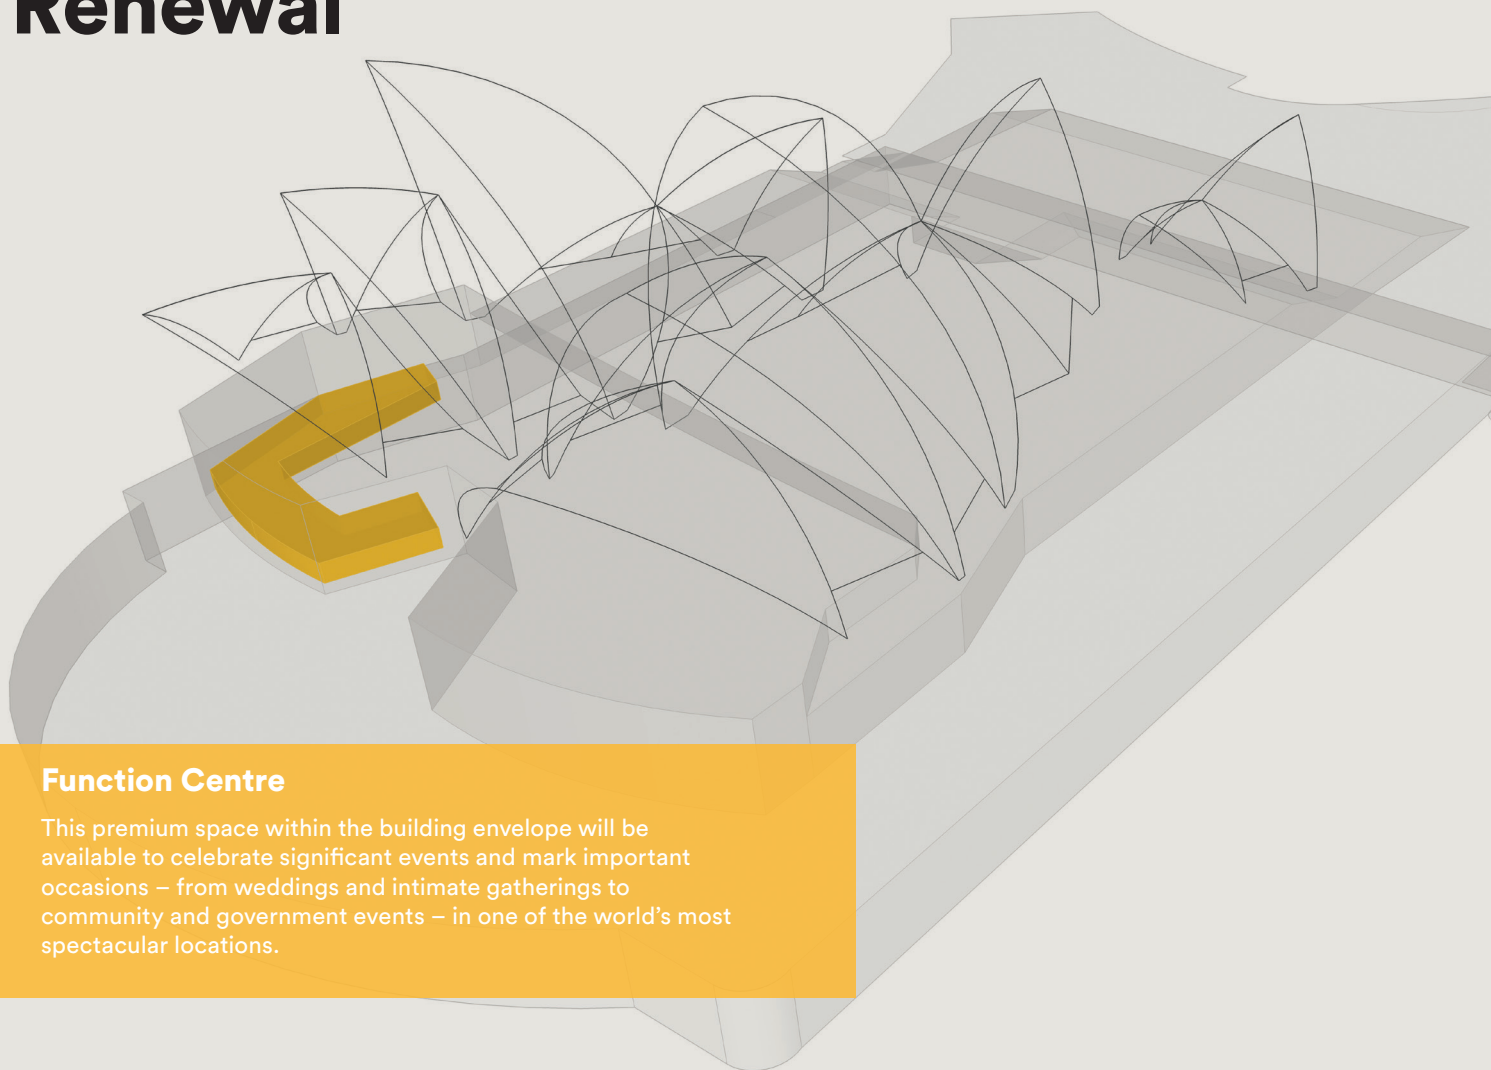

Sydney Opera House Renewal

Function Centre

This premium space within the building envelope will be available to celebrate significant events and mark important occasions – from weddings and intimate gatherings to community and government events – in one of the world’s most spectacular locations.

The Function Centre will:

- Have capacity for 190 people seated and 500 standing and be available year-round, unlike the existing external function marquee, which is weather-dependent;
- Allow removal of the unsightly existing marquee from the Northern Broadwalk, which impedes external views of the building;
- Provide dramatic views of Sydney Harbour from the inside, with floor-to-ceiling windows and direct access to the Northern Broadwalk; and
- Include a 320 square-metre main function room and 250 square-metre kitchen.