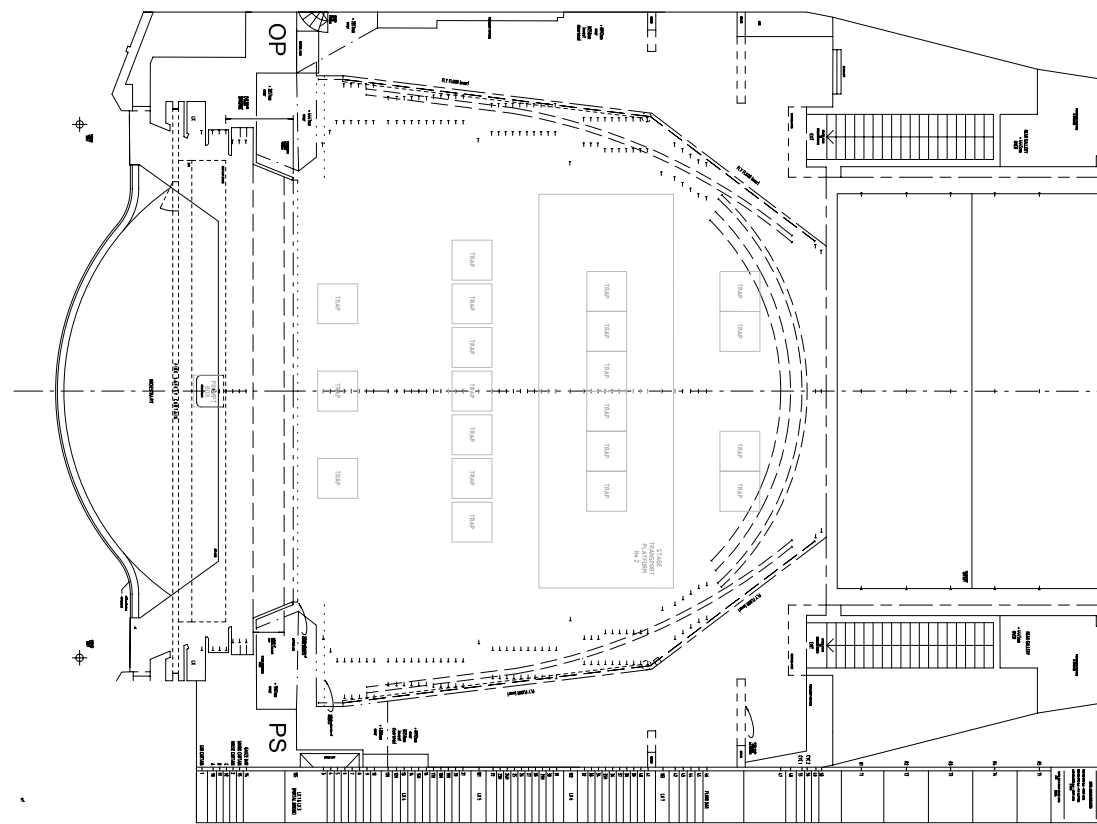

PLAN
SCALE 1:100