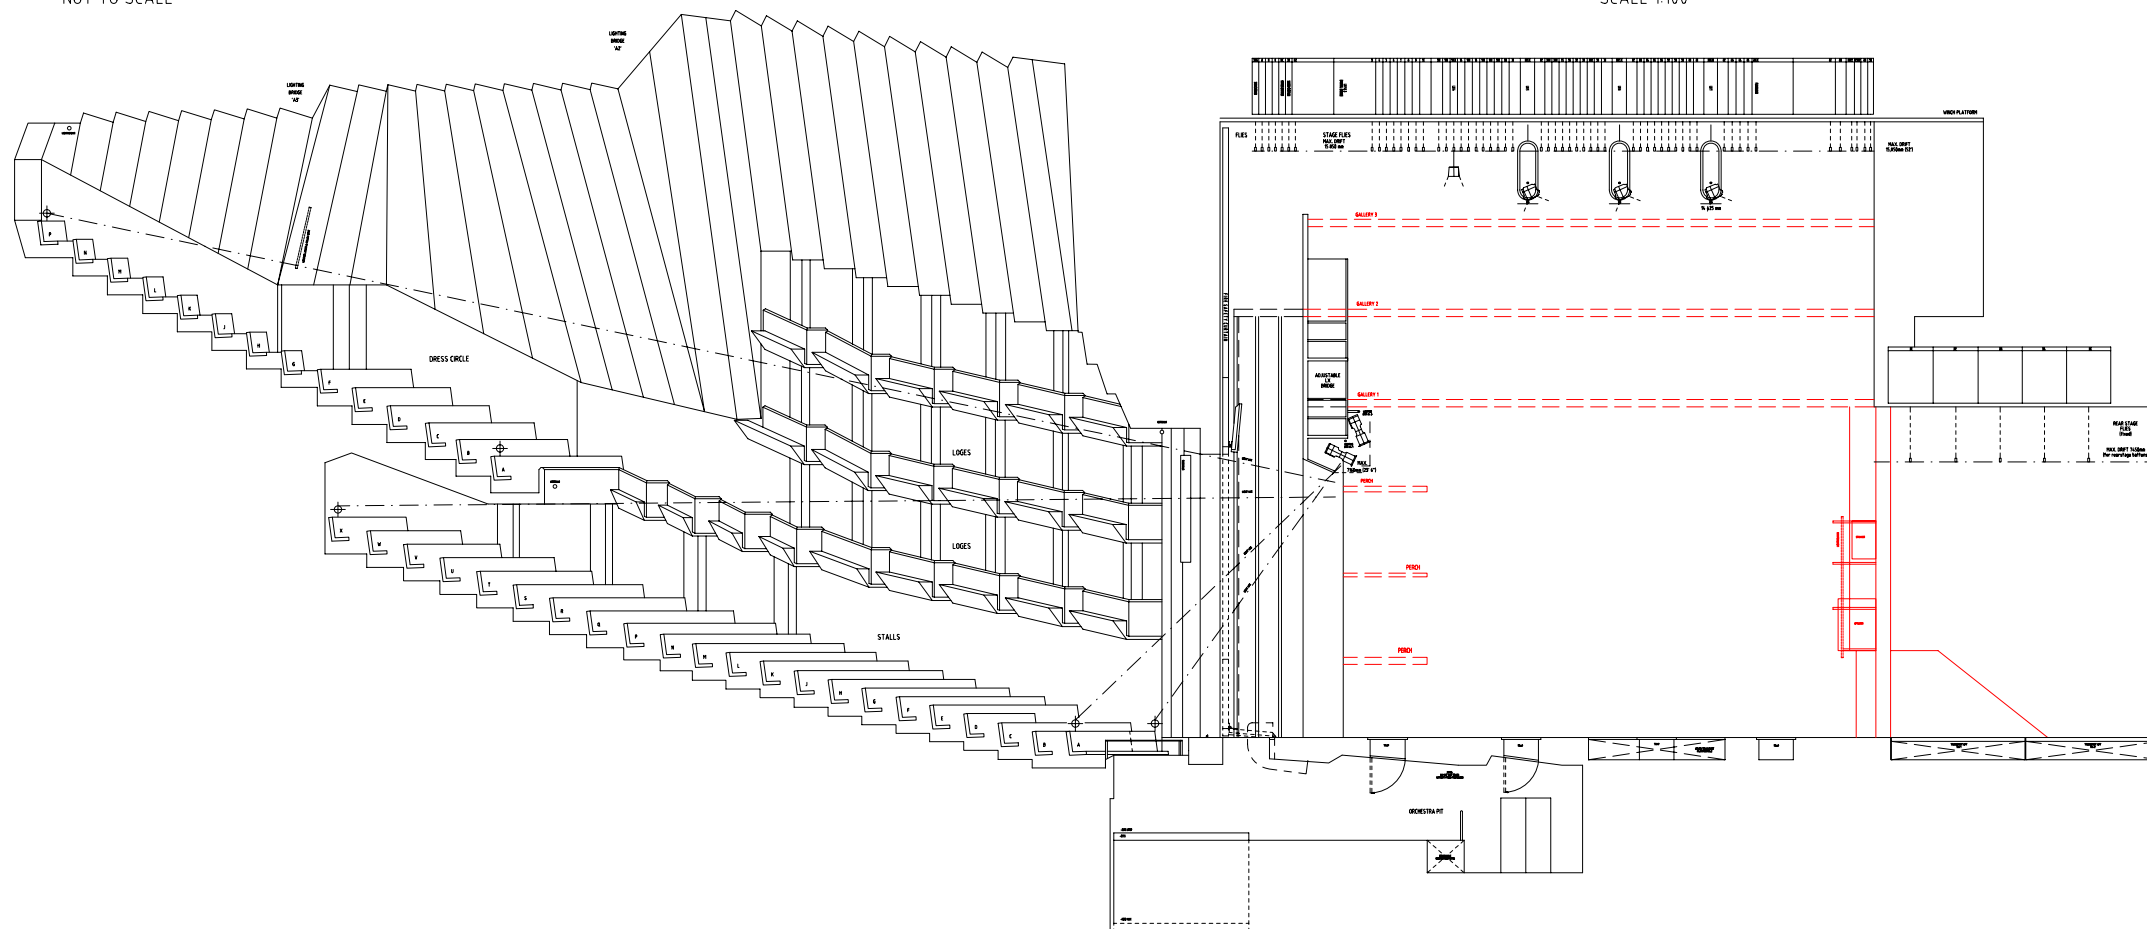

SEATING PLAN
SCALE 1:100

0 2 4 6 8 10m

1 : 100

VENUE : OPERA THEATRE
CONTENT : PLAN SECTION ELEVATIONS
DATE : 05.2007