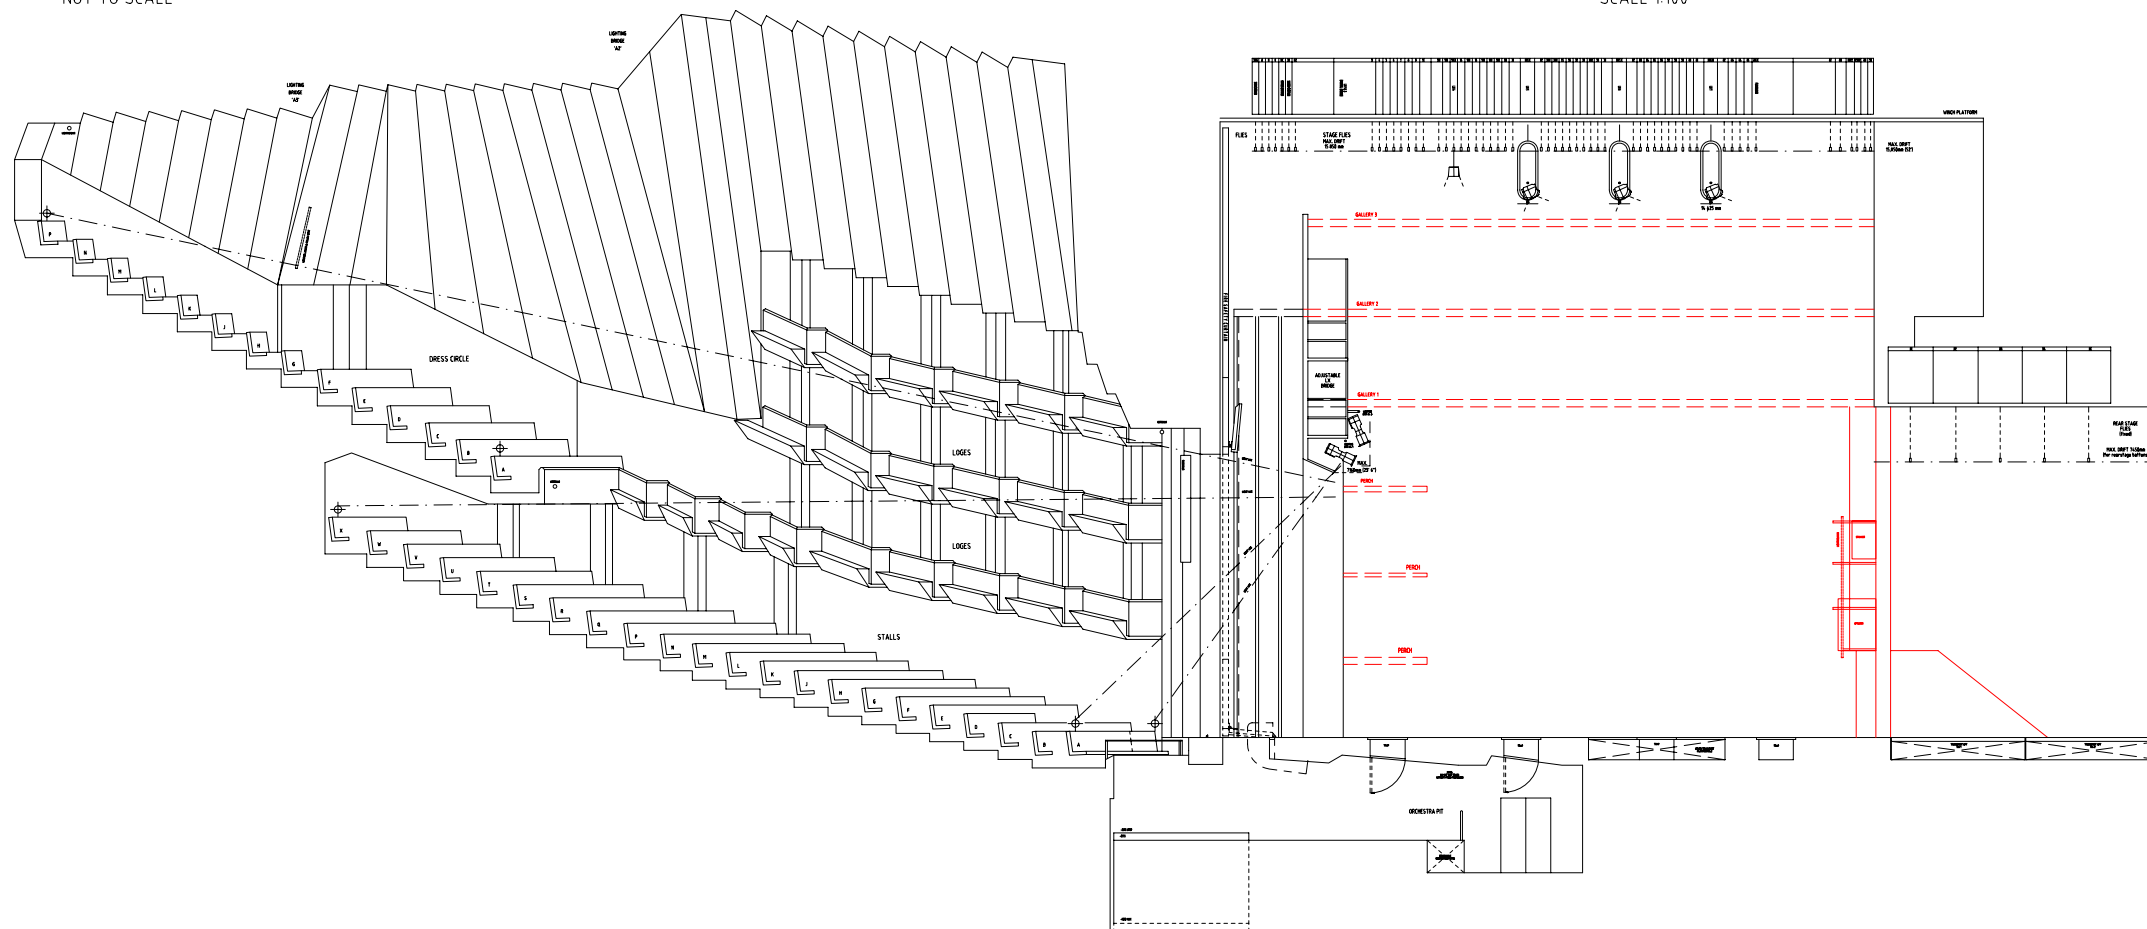

SEATING PLAN
SCALE 1:100

1 : 100

VENUE : OPERA THEATRE
CONTENT : PLAN SECTION ELEVATIONS
DATE : 05.2007