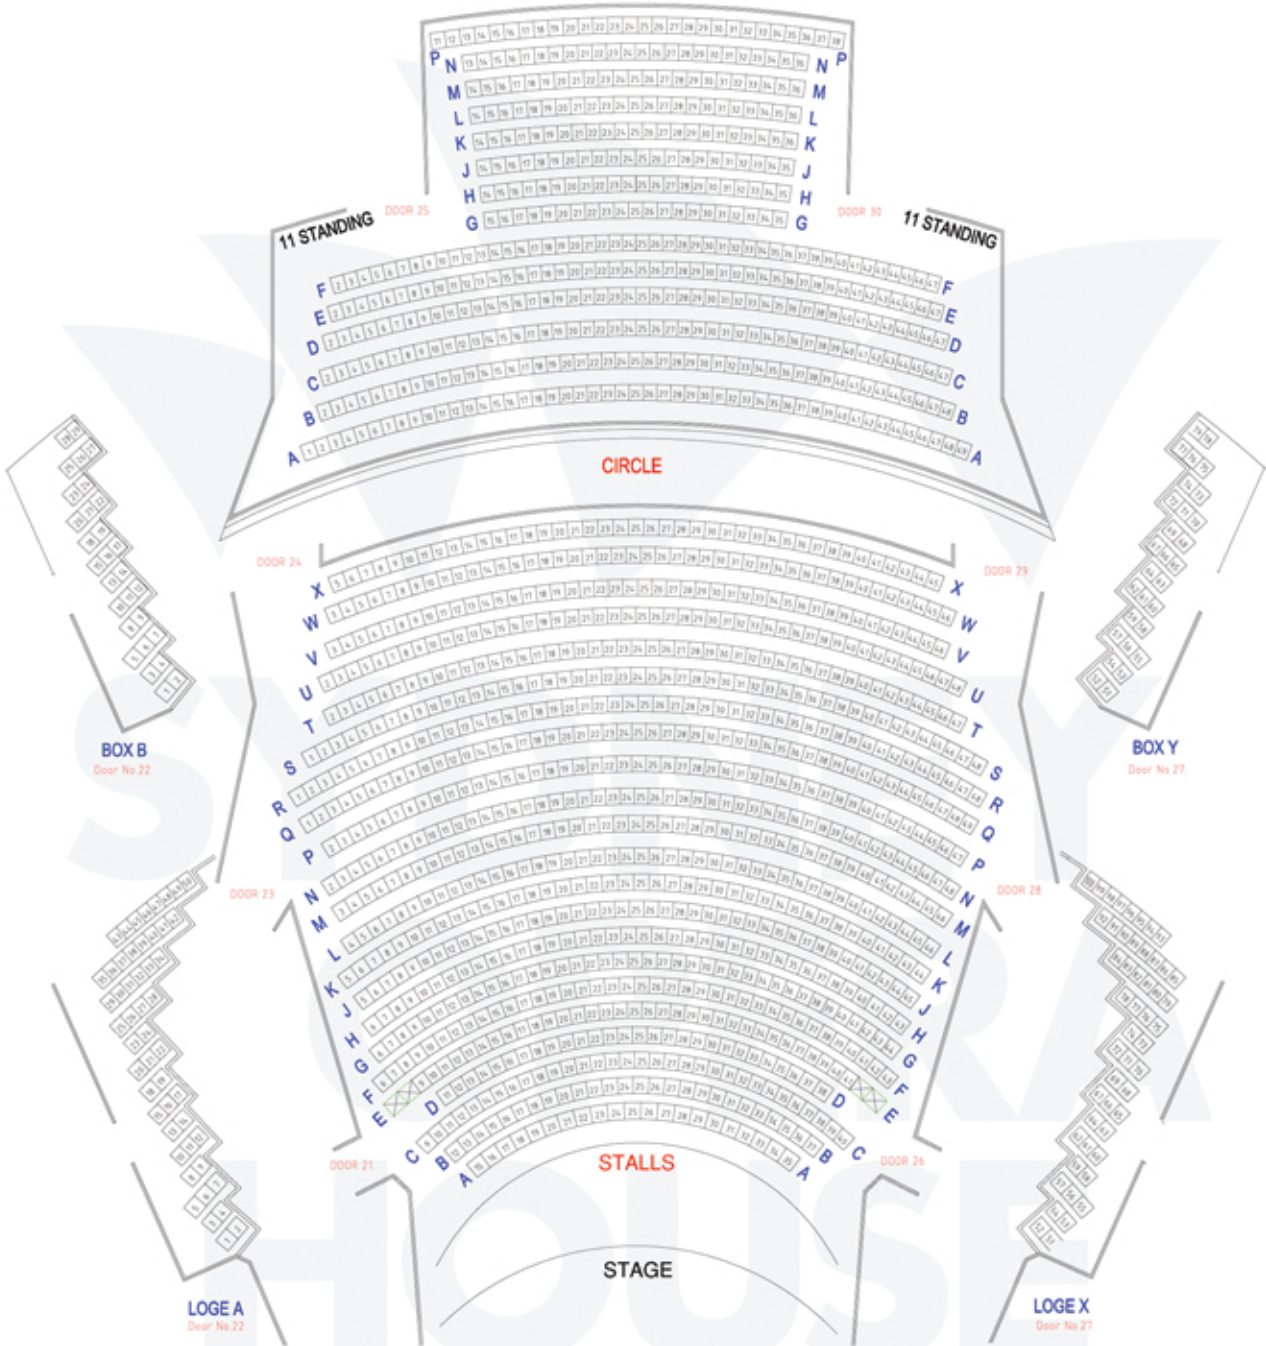

JOAN SUTHERLAND THEATRE

wheelchair ☒