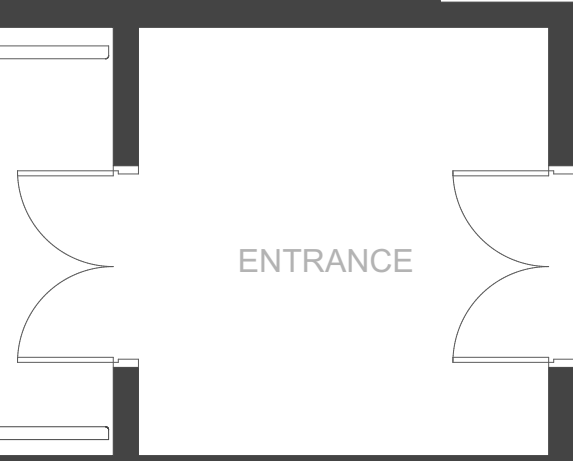

Bulkhead at 2100

Bulkhead at 2100

KITCHEN SPACE

NON-PEDESTRIAN ALCOVE

ISSUE	DATE	REVISION	PAX
EVENT NAME & DATE Musgrove v5			195
VENUE The Utzon Room			DATE #
DRAWING TITLE Seating UR			DRAWN Chris
Sydney Opera House Bennelong Point GPO Box 4274 Sydney NSW 2001			NOTES
			CHKD