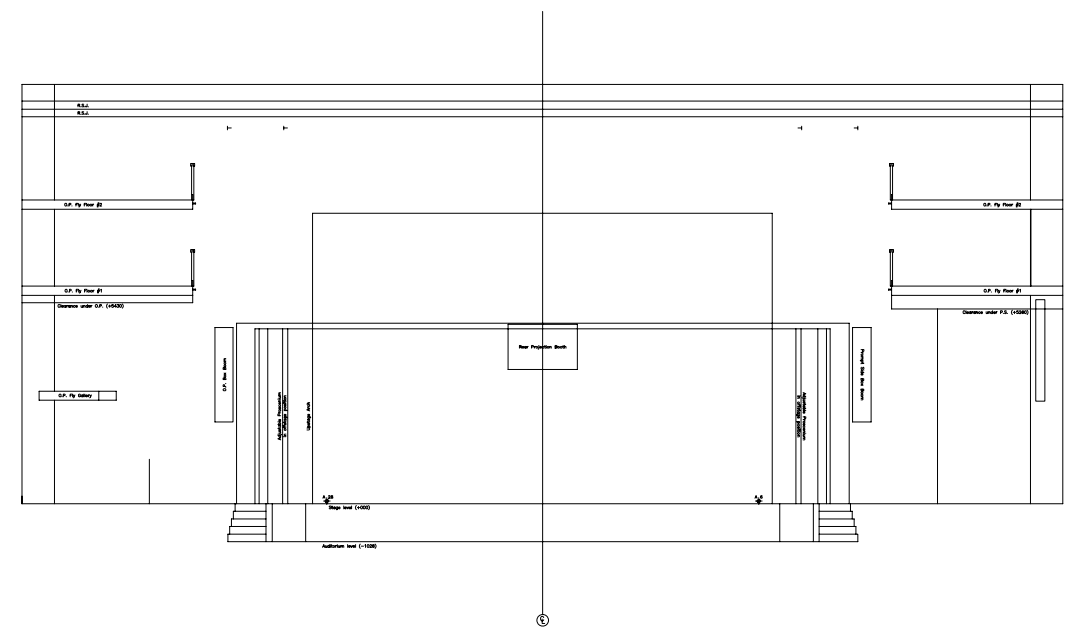

STAGE ELEVATION
SCALE 1:100

1 : 100

VENUE : DRAMA THEATRE
CONTENT : PLAN SECTION ELEVATIONS
DATE : 05.2007