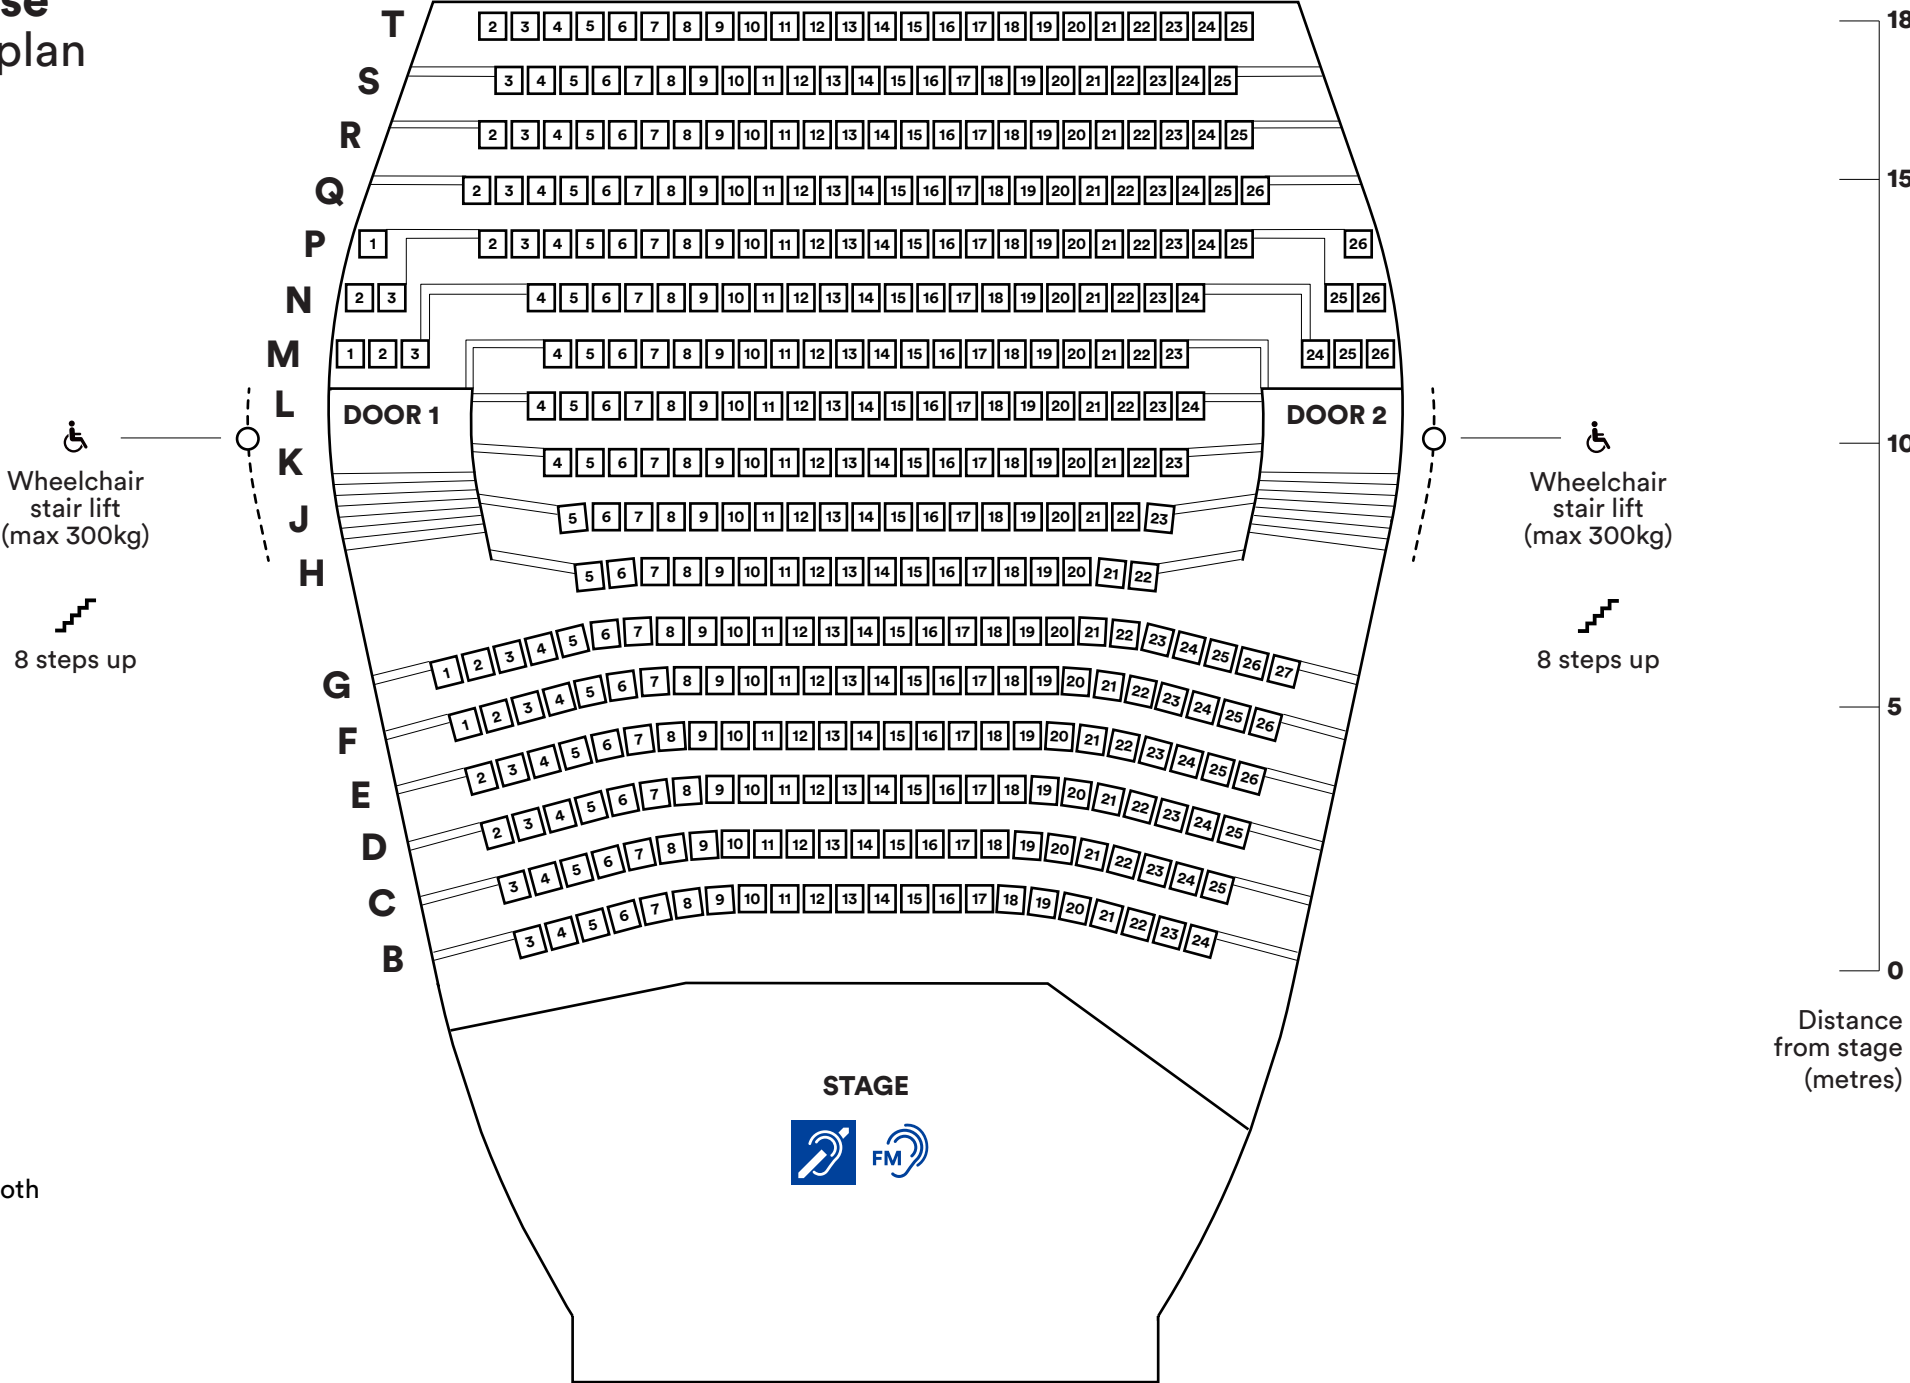

Playhouse Seating plan

2 positions at both ends of Row G