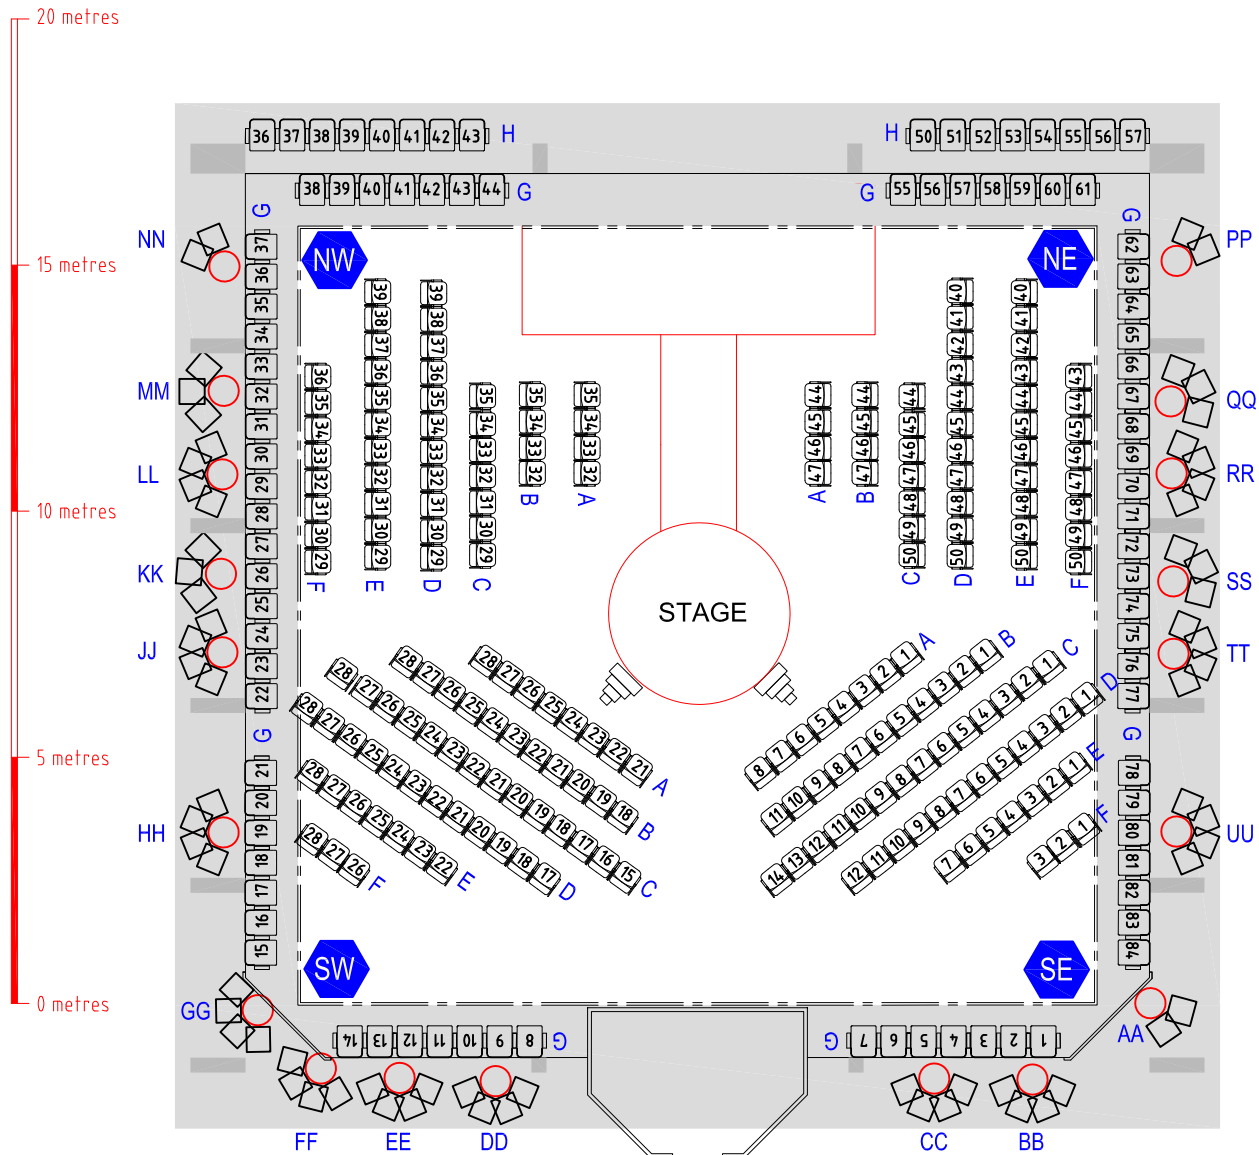

# SYDNEY OPERA HOUSE THE STUDIO

ST END ALLOCATED

## The Studio Limbo Unhinged Allocated Seating