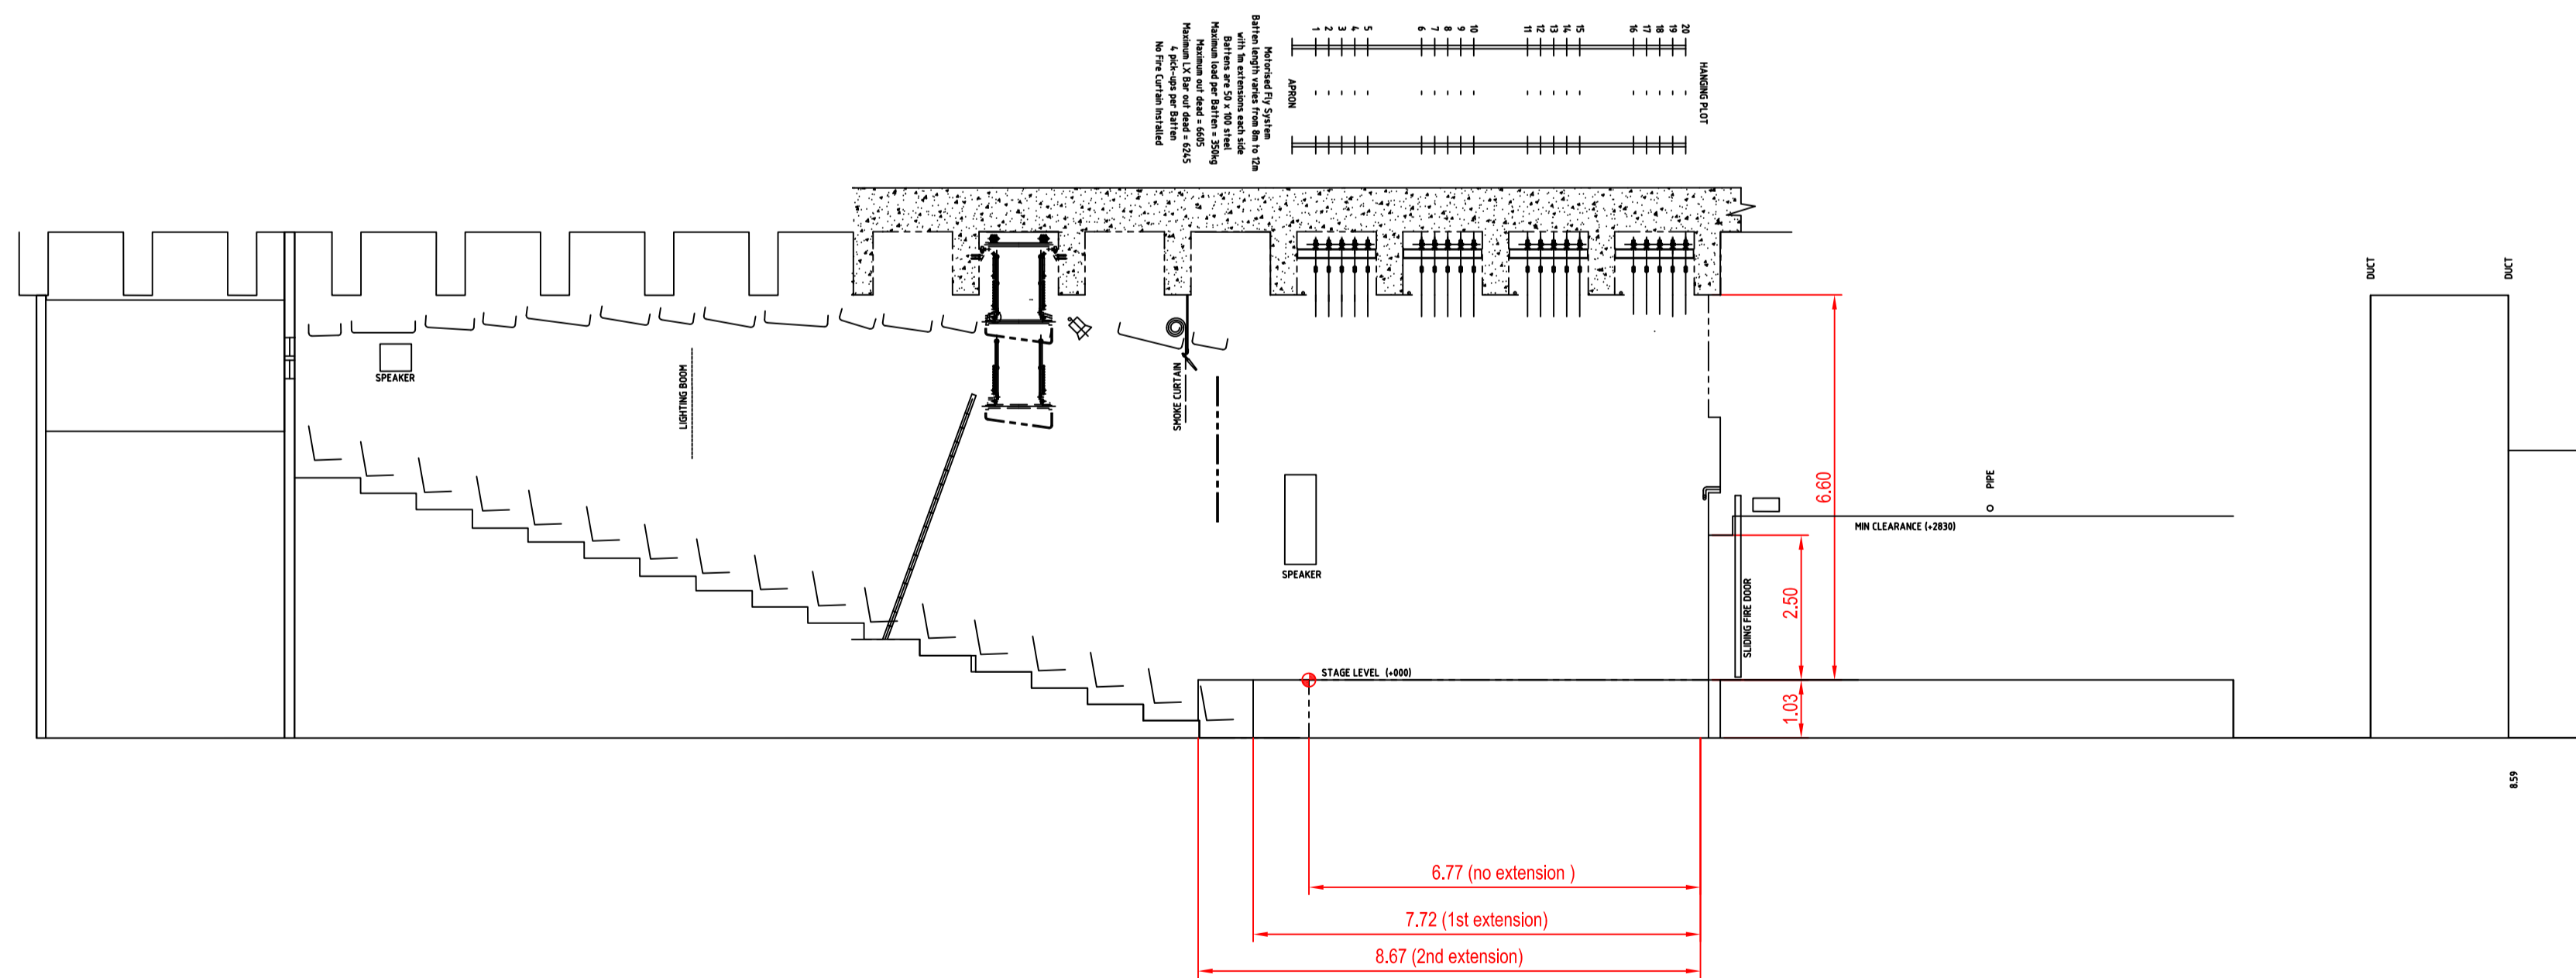

SECTION @ CENTRELINE
SCALE 1:100