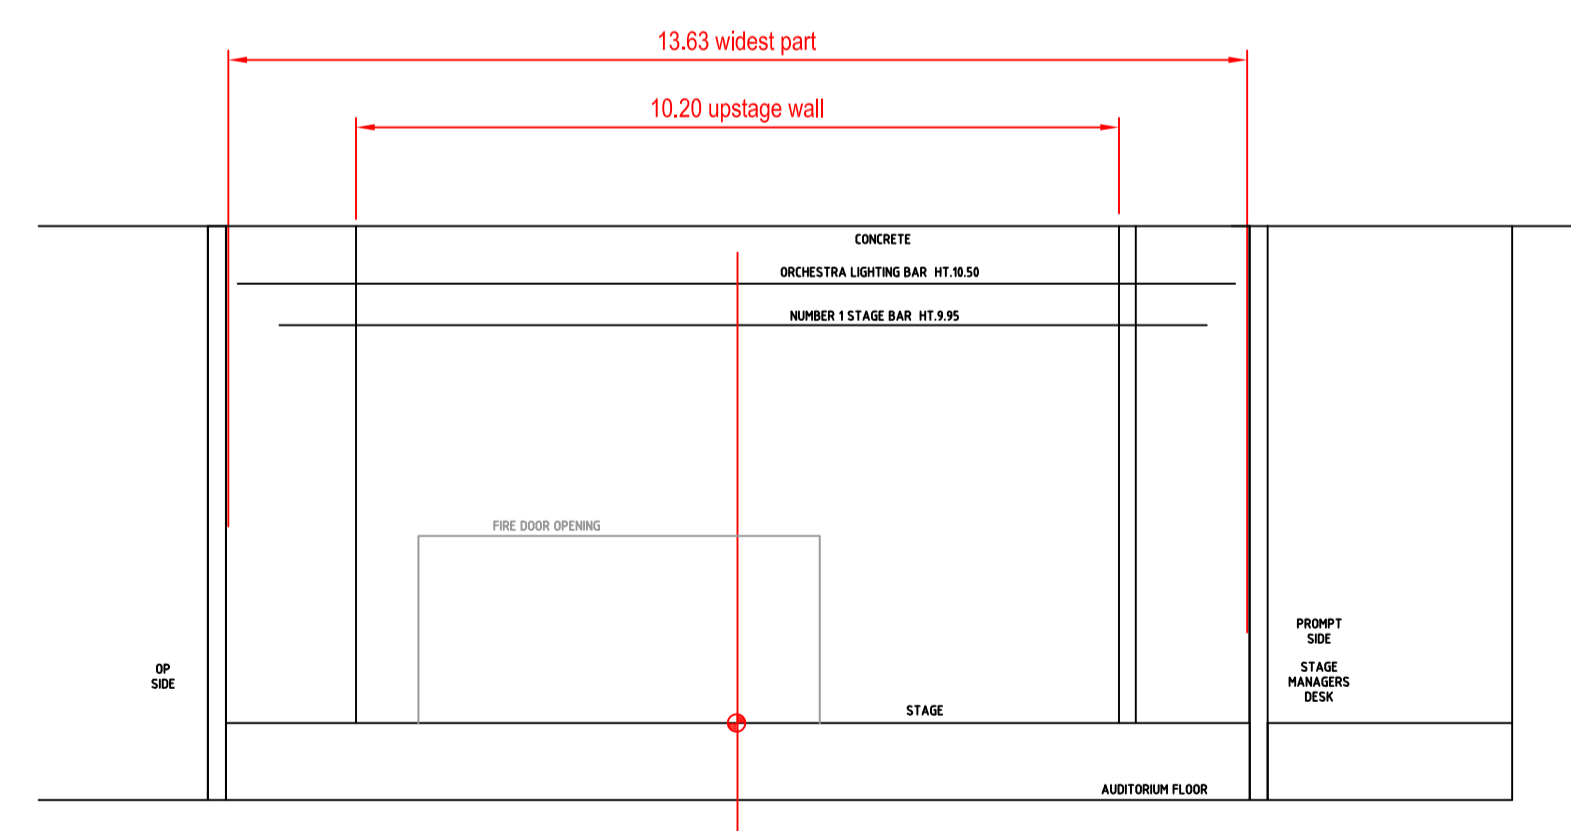

1 : 100

VENUE : PLAYHOUSE
CONTENT : PLAN SECTION ELEVATIONS
DATE : 10.2009